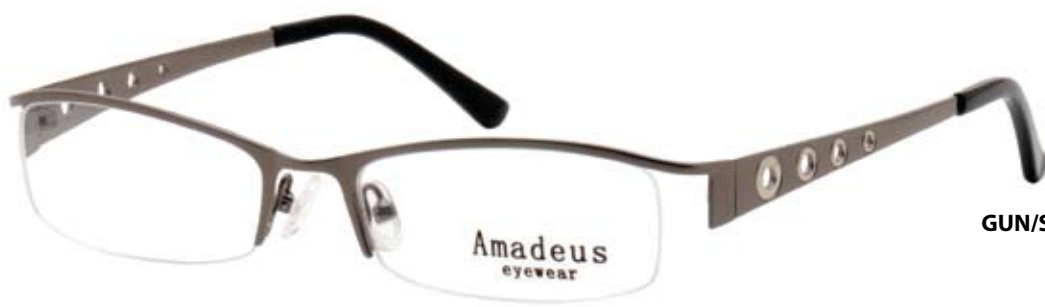

GUN/SIL

A961 LADIES
BLK/SIL Black /Silver
GUN/SIL Gunmetal/Silver
PL Purple

53 □ 17 - 130
 Metal
 Metal